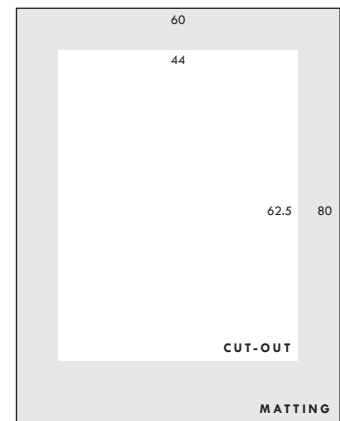

## FRAMING DIMENSIONS

Recommended standard framing sizes are as follows:

- United States: 24" x 36" frame
- Rest of World: A1 or 60 x 80 cm frame

A black or dark-finished frame will complement each image best.

## MATTING

If you wish to include matting in your framing, we recommend the following dimensions:

For 24" x 36" frame:

Exterior: 24" x 36"

Interior: 17.3" x 24.6"

Top: 5"

Sides: 3.35"

Bottom: 6.4"

For A1 frame:

Exterior: 59.4 x 84.1 cm

Interior: 44 x 62.5 cm

Top: 9.8 cm

Sides: 7.7 cm

Bottom: 11.8 cm

For 60 x 80 cm frame:

Exterior: 60 x 80 cm

Interior: 44 x 62.5 cm

Top: 8 cm

Sides: 8 cm

Bottom: 9.5 cm

If you have any further questions, feel free to contact us at [foreignlookmagazine@gmail.com](mailto:foreignlookmagazine@gmail.com)