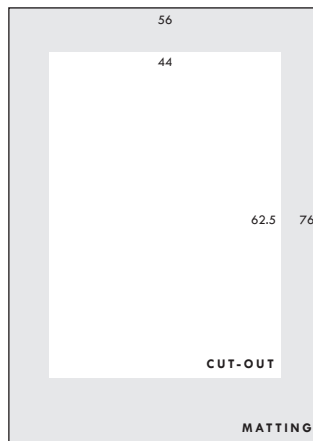

## FRAMING DIMENSIONS

Recommended standard framing sizes are as follows:

- United States: 24" x 36" frame
- Rest of World: A1 or 60 x 80 cm frame

A black or dark-finished frame will complement each image best.

## MATTING

If you wish to include matting in your framing, we recommend the following dimensions:

For 24" x 36" frame:

Exterior: 24" x 36"

Interior: 17.3" x 24.6"

Top: 5"

Sides: 3.35"

Bottom: 6.4"

For A1 frame:

Exterior: 59.4 x 84.1 cm

Interior: 44 x 62.5 cm

Top: 9.8 cm

Sides: 7.7 cm

Bottom: 11.8 cm

For 60 x 80 cm frame:

Exterior: 60 x 80 cm

Interior: 44 x 62.5 cm

Top: 8 cm

Sides: 8 cm

Bottom: 9.5 cm

If you have any further questions, feel free to contact us at [foreignlookmagazine@gmail.com](mailto:foreignlookmagazine@gmail.com)