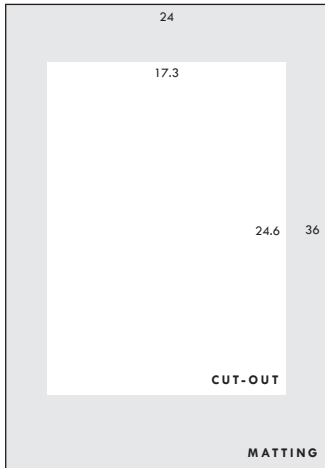

Artwork Series Framing Guidelines

MATTING

If you wish to include matting in your framing, we recommend the following dimensions:

For 24" x 36" frame:

Exterior: 24" x 36"

Interior: 17.3" x 24.6"

Top: 5"

Sides: 3.35"

Bottom: 6.4"