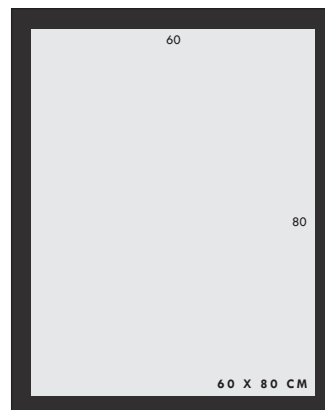

## ARTWORK DIMENSIONS

All artworks are printed on 56 x 76 cm cotton paper.

Images are printed at 42 x 60 cm

The hand numbering occupy approximately 1 cm below the image

In total, this yields 42 x 61 cm of framing space

## FRAMING DIMENSIONS

Recommended standard framing sizes are as follows:

- United States: 24" x 36" frame
- Rest of World: A1 or 60 x 80 cm frame

A black or dark-finished frame will complement each image best.

For A1 frame:

Exterior: 59.4 x 84.1 cm

Interior: 44 x 62.5 cm

Top: 9.8 cm

Sides: 7.7 cm

Bottom: 11.8 cm

For 60 x 80 cm frame:

Exterior: 60 x 80 cm

Interior: 44 x 62.5 cm

Top: 8 cm

Sides: 8 cm

Bottom: 9.5 cm

If you have any further questions, feel free to contact us at [foreignlookmagazine@gmail.com](mailto:foreignlookmagazine@gmail.com)